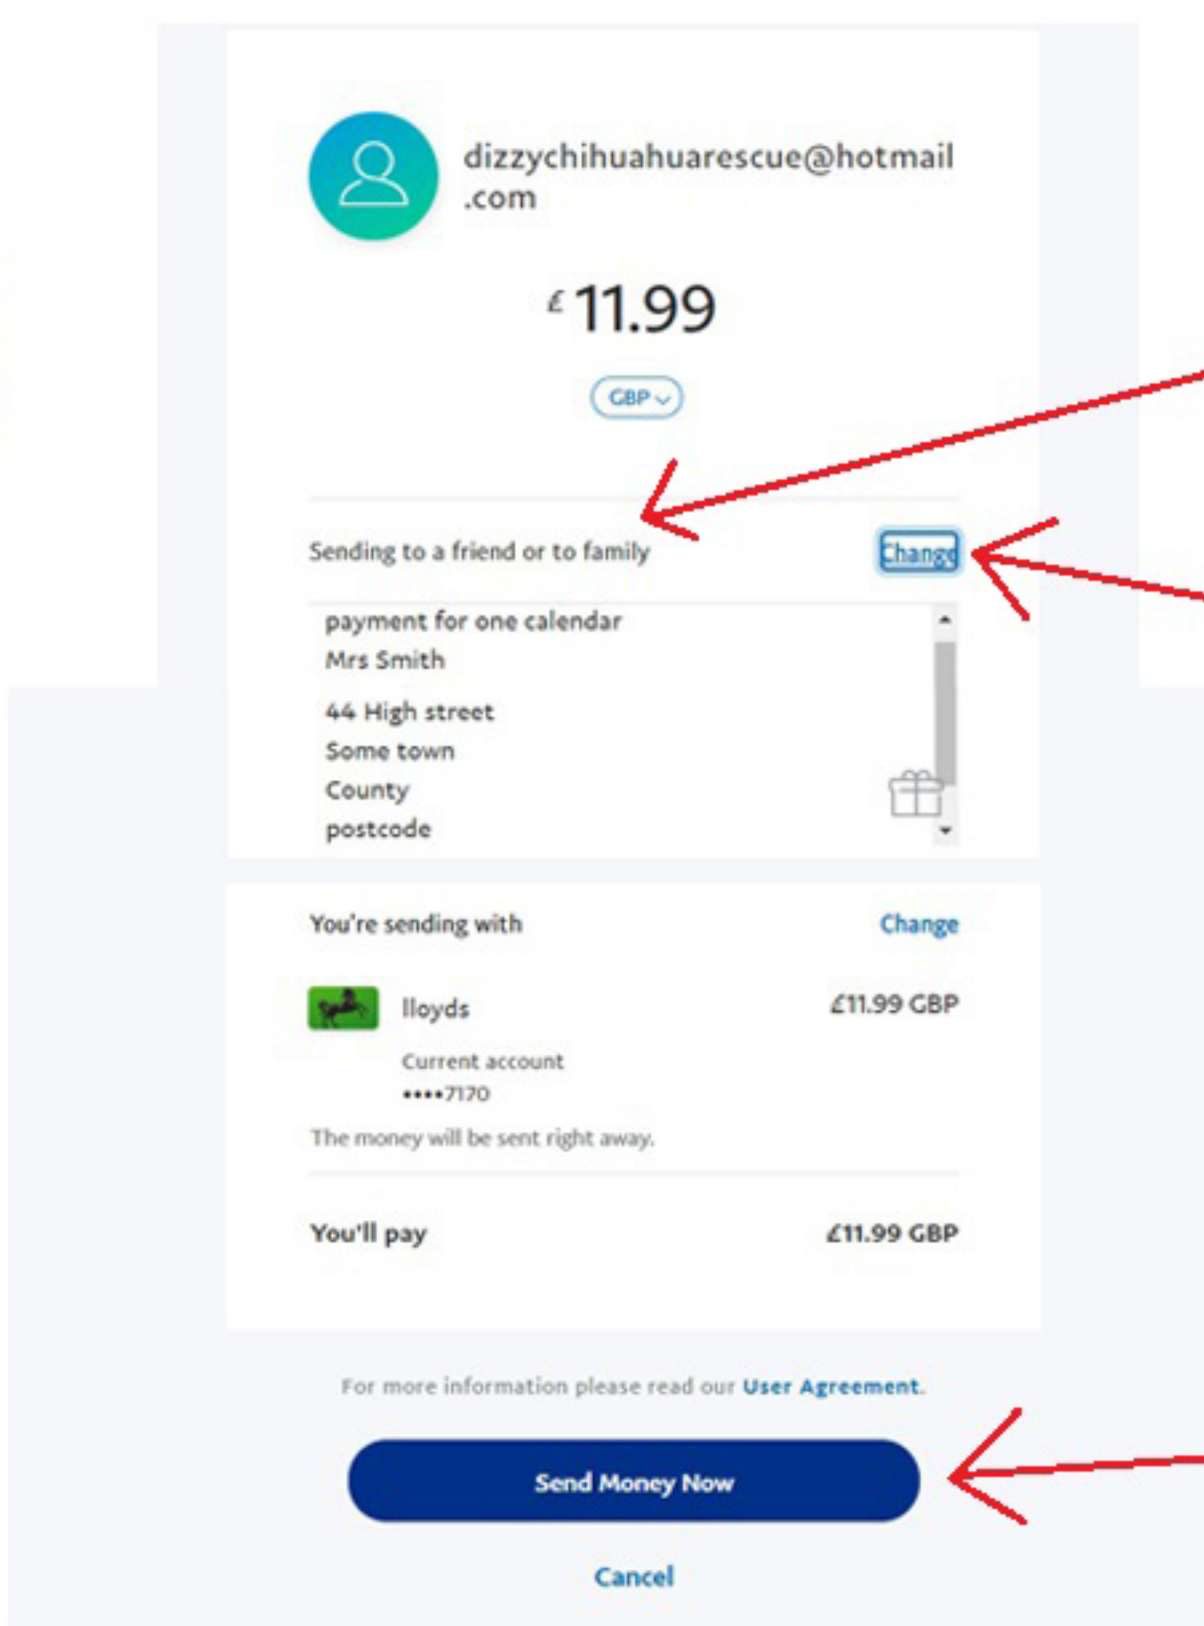

3

Click 'NEXT'

4

Enter the amount £? you wish to pay here

Type your name and address and any
other information here

Click 'CONTINUE'

5

Select the 'SENDING TO FRIENDS AND FAMILY' option

If it is **not** on this option
Click 'CHANGE'
and select the option
'SENDING TO FRIENDS AND FAMILY'

Click 'SEND MONEY NOW'