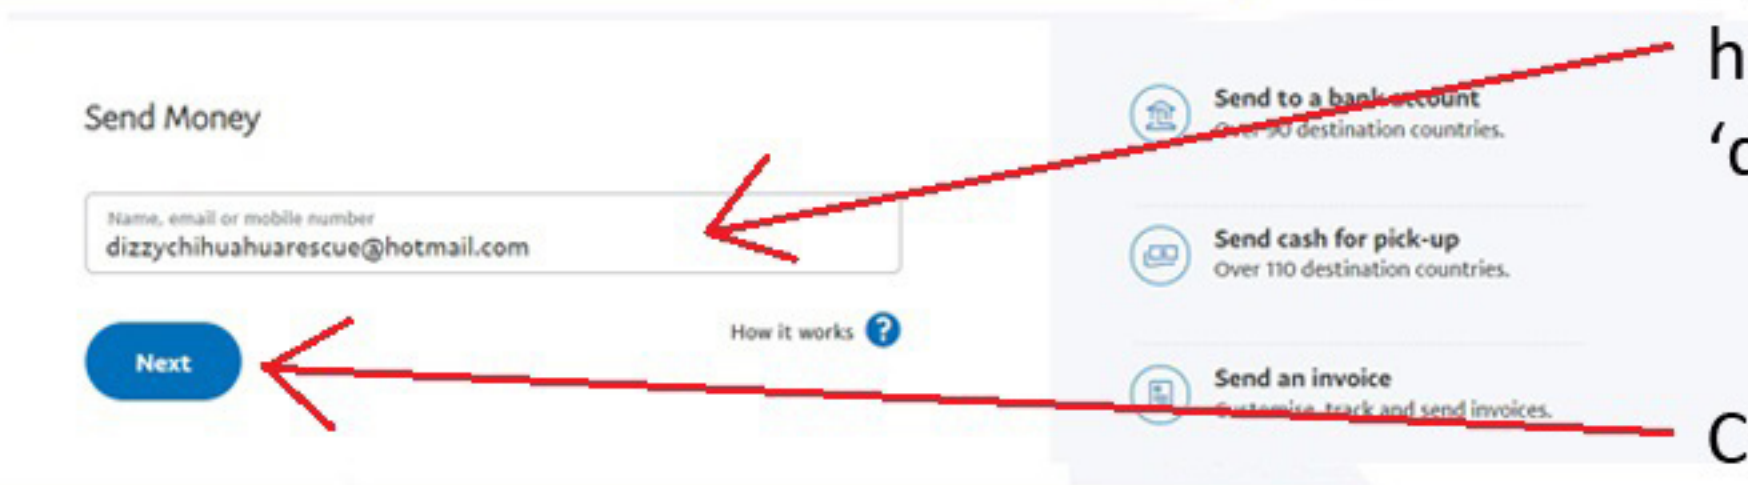

To send money or payments to Dizzy Chihuahua Rescue using the 'friends and family'

1

Log in to your Paypal page
Click 'SEND'

It will open up onto this page

2

Type in the Dizzy Chihuahua email address
here

'dizzychihuahuarescue@hotmail.com'

3

Click 'NEXT'

4

Enter the amount £? you wish to pay here

Type your name and address and any
other information here

Click 'CONTINUE'

5

Select the 'SENDING TO FRIENDS AND FAMILY' option